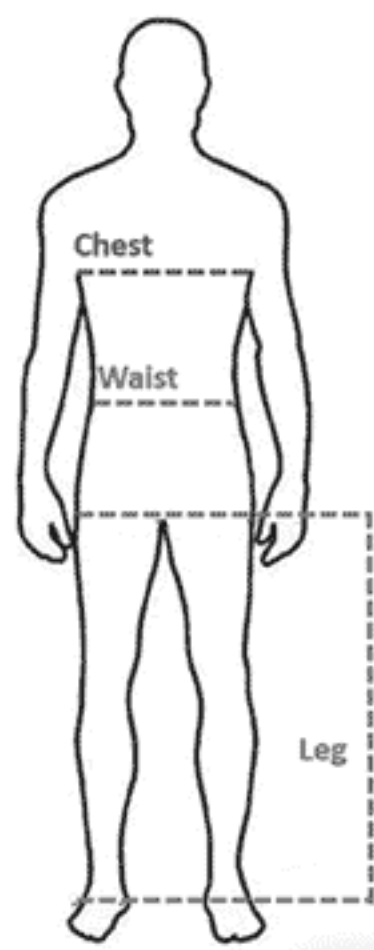

## Men's Clothing

UK	EU	Chest (inches)	(Chest (cm))
S	0	37-40"	92-100cm
M	I	40-43"	100-108cm
L	II	43-46"	108-116cm
XL	III	46-49"	116-124cm
XXL	IV	49-52"	124-132cm

## Men's Trousers

UK Size	Waist (inches)	Waist (cm)	Short Leg	Regular Leg	Tall Leg	Extra Tall Leg
XS	25-28"	63-71cm	29"/74cm	31"/79cm	33"/84cm	N/A
S	28-32"	71-81cm	29"/74cm	31"/79cm	33"/84cm	36"/92cm
M	32-35"	81-89cm	29"/74cm	31"/79cm	33"/84cm	36"/92cm
L	35-38"	89-97cm	29"/74cm	31"/79cm	33"/84cm	36"/92cm
XL	38-42"	97-107cm	29"/74cm	31"/79cm	33"/84cm	36"/92cm
XXL	42-45"	107-114cm	29"/74cm	31"/79cm	33"/84cm	36"/92cm
3XL	45-48"	114-122cm	N/A	31"/79cm	N/A	N/A
4XL	48-51"	122-129cm	N/A	31"/79cm	N/A	N/A
5XL	51-54"	129-137cm	N/A	31"/79cm	N/A	N/A